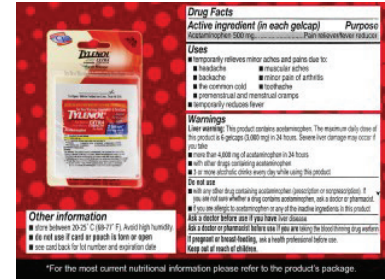

Devices connect via cellular or Ethernet to remotely manage pricing, media and machine diagnostics from the web portal.

DIGITAL SIGNAGE

Capable of running HD video or scrolling images to display advertisements, company announcements, or promotions.

CUSTOMIZABLE TRAYS

Increase product flexibility with customizable trays .

PRODUCT DISPLAY

See product images, display product nutrition and contents, and search by category.

PAYMENT OPTIONS

MDB payment systems, Employee Badges, RFID, as well as traditional coins and bills if necessary.