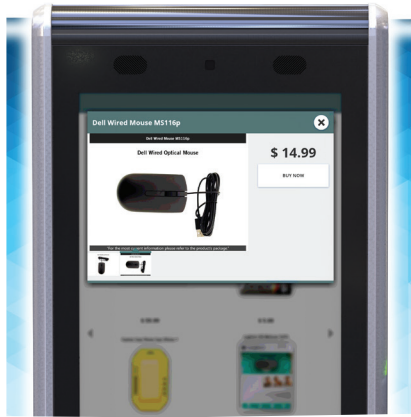

CURVE TOUCH ITVM[®]

Advanced vending technology

Innovative, leading-edge technology
creating revolutionary vending opportunities.

VENDORS EXCHANGE
INTERNATIONAL

www.veii.com
1.800.321.2311

8700 BROOKPARK ROAD
CLEVELAND, OH 44129

CURVE TOUCH IT VENDING MACHINE®

Advanced vending technology

INTERACTIVE TOUCHSCREEN

40" HD touchscreen draws attention. Change screens on demand or schedule changes based on days or time.

INTERNET CONNECTIVITY

Devices connect via cellular or Ethernet to remotely manage pricing, media and machine diagnostics from the web portal.

DIGITAL SIGNAGE

Capable of running HD video or scrolling images to display advertisements, company announcements, or promotions.