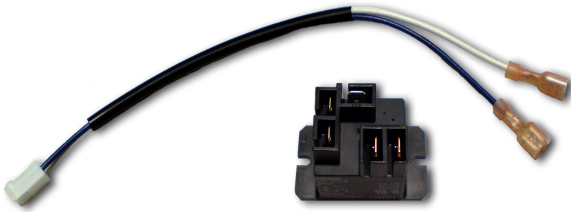

NEW VE PART INFORMATION SHEET

Date: 7/15/09

VE Part Number: VE 1175

OEM Part Number: 548-6012

Description: Relay Replacement Kit

Size: 8 1/2"

Machine Models Used On: Rowe 548

List Price: \$31.40