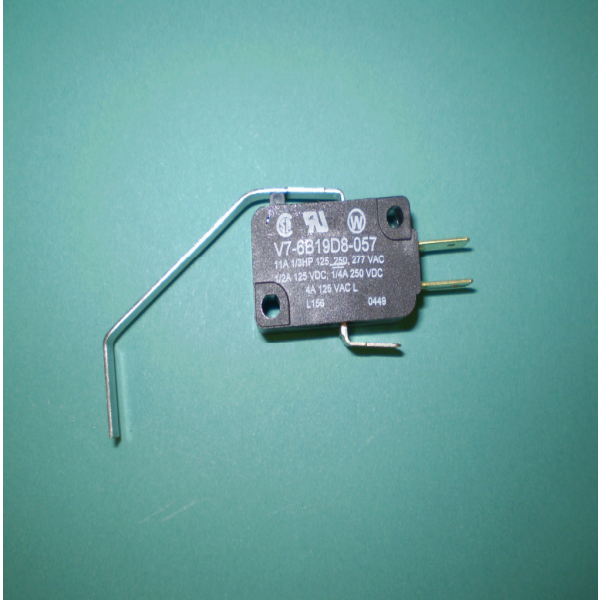

## NEW VE PART INFORMATION SHEET

Date: 7/15/09

VE Part Number: VE 5445

OEM Part Number: PR7MMIC3001

Description: Micro Switch for Dip Tray

Size: 1 1/4"

Machine Models Used On: Progema  
Venus

List Price: \$10.00